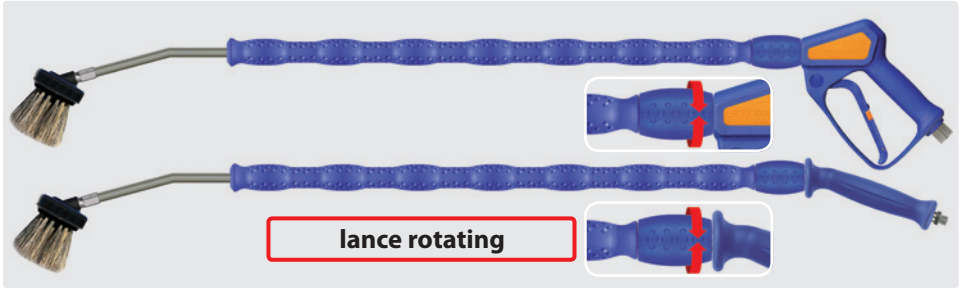

New products

easywash365+ wash brushes

page 26 + 191 + 247

easywash365+ lances with lance swivel

page 144-145 + 244-245

R+M fleece filter bags

page 288

ST-2725 ultra high pressure guns and ultra high pressure lances

page 136 + 220

TurboDevil floor cleaner

page 196

Suttner rotating nozzles with lances and flat jet lances

page 181 + 184-185 + 188

easyfoamer ST-73 foam injector lances

page 214

easyfoam365+ by-pass injectors ST-167 / ST-168

page 210-213

High pressure hoses with smooth surface

page 89-96

ST-71 hose reel

page 104 + 239

CARWASH COMFORT

page 99-100 + 248-249