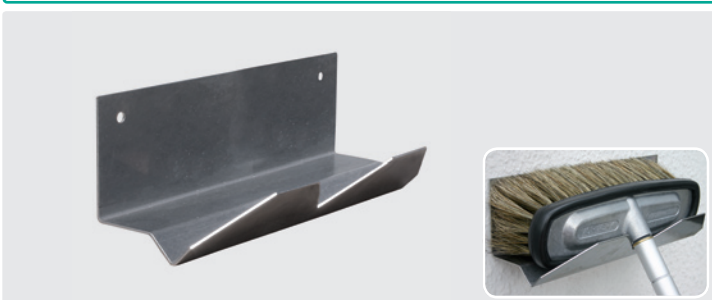

1/4" F. Frame with fixing bolts. 260 mm. Stainless steel. Max. 50 °C

R+M Nr.	
108 290 12	260 mm

Covers

Cover suitable as theft protection for wash brushes. Plastic. Max. 50 °C

R+M Nr.	
020 001 540	260 mm

Brush holder