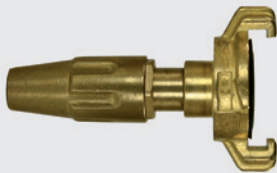

Spray nozzles

Spray nozzles

Ball valves (accessories)

New

Adjustable with bayonet coupling

R+M Nr.
726 81